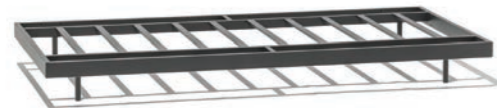

Set-ups can be designed using the following componets.

ONE-SEATER FRAME
Powder coated stainless steel

w89 d89 h18 cm | 14,1 kg

REF: DOF1
673 EUR

TWO-SEATER FRAME
Powder coated stainless steel

w178 d89 h18 cm | 24 kg