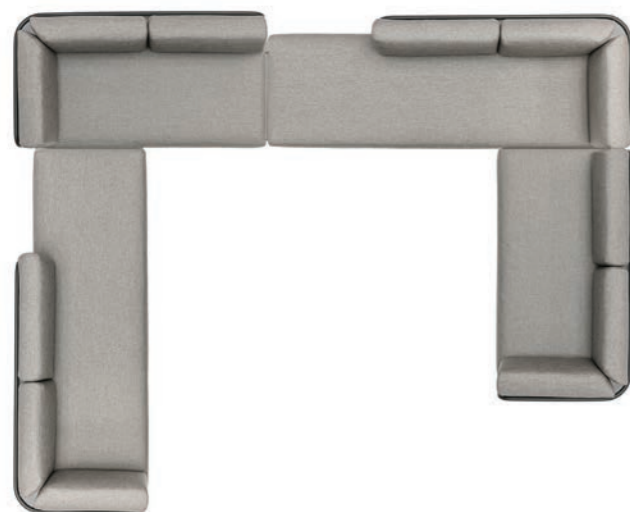

SET-UP Q
Powder coated stainless steel/quick-dry foam/fabric

w408 d328 h80 cm

Cat.A fabric	Cat.B fabric
REF: B-setQ-A 16 000 EUR	REF: B-setQ-B 17 820 EUR

Protective cover
REF: CP-B-setQ
1 587 EUR

INTEGRATED TABLE
Powder coated stainless steel/HPL or 12 mm ceramic table top
*12 mm ceramic tops only available in selected colours.

HPL	Ceramic
w40 d80 cm | 11,3 kg REF: BF40-HPL 532 EUR	w40 d80 cm | 11,8 kg REF: BF40-CER 906 EUR
w80 d80 cm | 22,2 kg REF: BF80-HPL 719 EUR	w80 d80 cm | 22,7 kg REF: BF80-CER 1 299 EUR

SLIDE

Design Lucie Koldová

DINING CHAIR
Powder coated stainless steel/fabric
Quick-dry foam cushions included in the price.

w68 d59 h80 cm | 10 kg

Cat.A fabric	Cat.B fabric	Cat.C fabric	Cat.D fabric
REF: SDA-A 1 199 EUR	REF: SDA-B 1 299 EUR	REF: SDA-C 1 399 EUR	REF: SDA-D 1 699 EUR

CLUB CHAIR
Powder coated stainless steel/fabric
Quick-dry foam cushions included in the price.

w90 d79 h90 cm | 21 kg

Cat.A fabric	Cat.B fabric	Cat.C fabric	Cat.D fabric
REF: SD1-A 2 299 EUR	REF: SD1-B 2 599 EUR	REF: SD1-C 2 699 EUR	REF: SD1-D 3 299 EUR

Protective cover
REF: CP-SD1
290 EUR