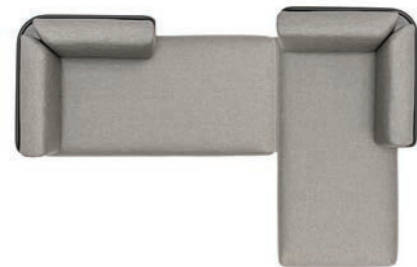

SET-UP E
Powder coated stainless steel/quick-dry foam/fabric

w248 d164 h80 cm

Cat.A fabric	Cat.B fabric
REF: B-setE-A 6 170 EUR	REF: B-setE-B 6 886 EUR

Protective cover
REF: CP-B-setE
625 EUR