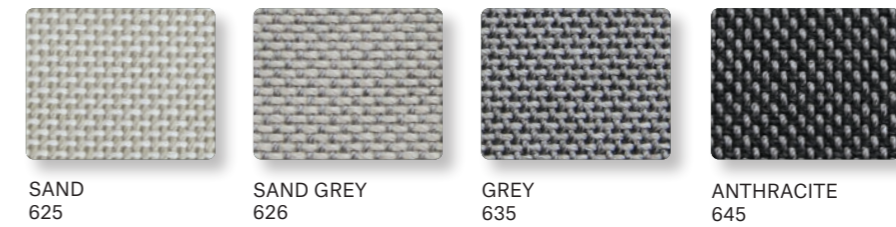

Tables up to 2m long
(including chairs)

Tables up to 3m long
(including chairs)

REF: PC-XL
399 EUR

REF: PC-XXL
499 EUR

COLOUR OPTIONS

FABRIC CATEGORY A | CREVIN VITA

FABRIC CATEGORY B | CREVIN BRISA

FABRIC CATEGORY B | CREVIN BORA BORA

FABRIC CATEGORY B | LIMONTA NEW HUBBLE

FABRIC CATEGORY B | LIMONTA GUN

FABRIC CATEGORY B | EXIT SOLAR

FABRIC CATEGORY C | KVADRAT PATIO

SAND 725 LIGHT GREY 735 TAUPE 717 ROSE 712 BRONZE 730

YELLOW 741 ORANGE 728 LIGHT BLUE 777 DEEP BLUE 779