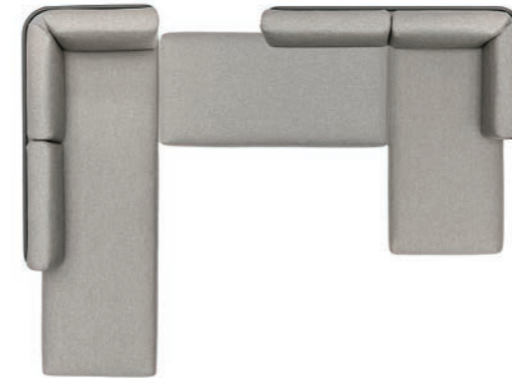

Protective cover
REF: CP-B-setL
793 EUR

SET-UP R
Powder coated stainless steel/Dryf quick-dry eel foam/fabric

w328 d248 h80 cm

Cat.A fabric	Cat.B fabric
REF: B-setR-A 10 545 EUR	REF: B-setR-B 11 737 EUR

Protective cover
REF: CP-B-setR
793 EUR