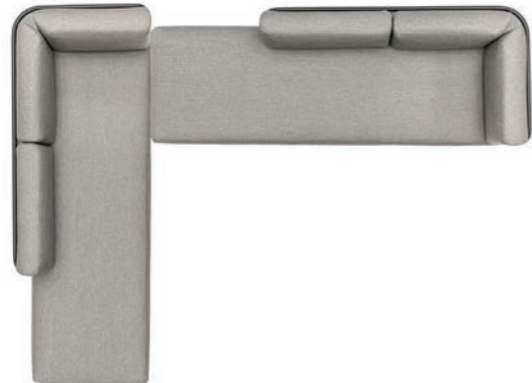

SET-UP K
Powder coated stainless steel/quick-dry foam/fabric

w328 d244 h80 cm

Cat.A fabric	Cat.B fabric
REF: B-setK-A 8 774 EUR	REF: B-setK-B 9 768 EUR

Protective cover
REF: CP-B-setK
793 EUR