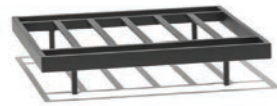

Set-ups can be designed using the following componets.

ONE-SEATER FRAME
Powder coated stainless steel

w89 d89 h18 cm | 14,1 kg

REF: DOF1
673 EUR

TWO-SEATER FRAME
Powder coated stainless steel

w178 d89 h18 cm | 24 kg