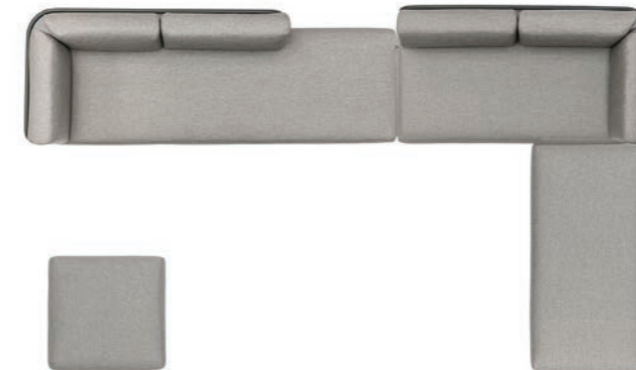

SET-UP N
Powder coated stainless steel/quick-dry foam/fabric

w408 d244 h80 cm

Cat.A fabric	Cat.B fabric
REF: B-setN-A 10 948 EUR	REF: B-setN-B 12 188 EUR

Protective cover
REF: CP-B-setN
1 269 EUR